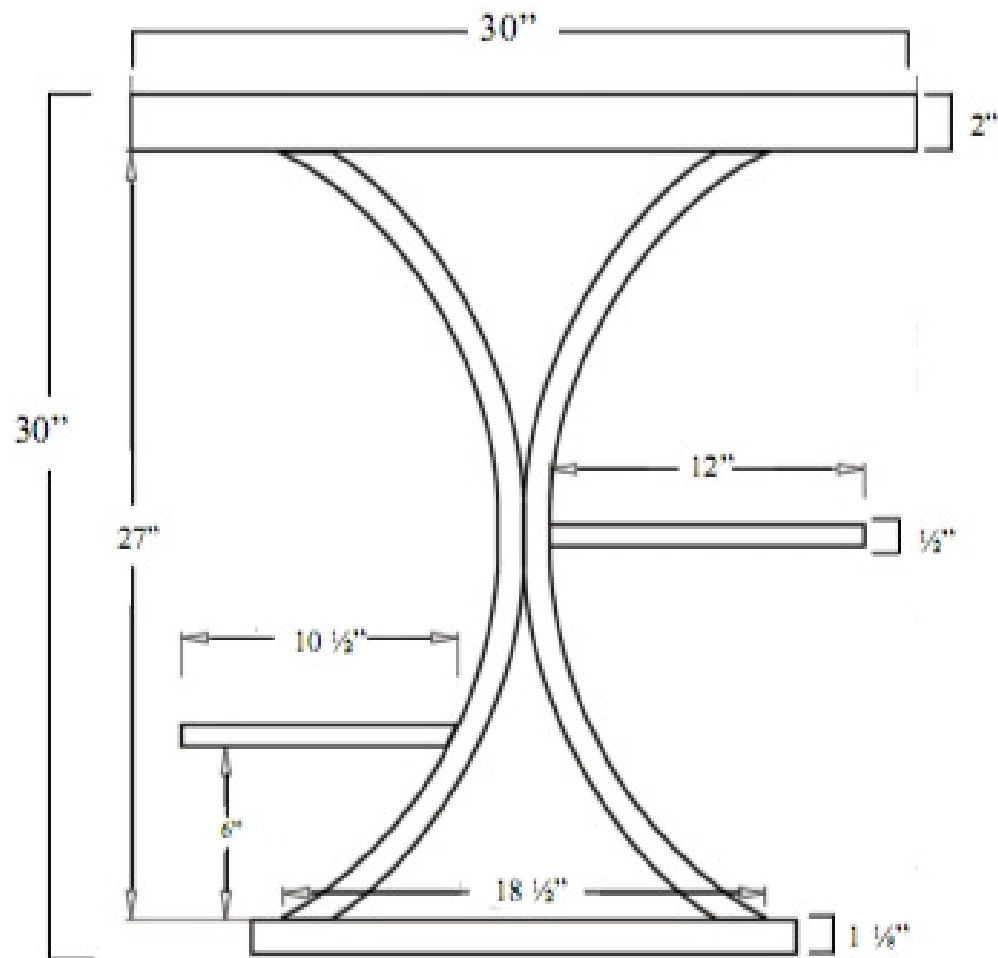

# Cruz Vanity Specifications

For use with a JSG *Oceana* Vessel

- Vanity item# CRZ-VAN-xxx
- Vanity Height: 30"
- Deck mounted faucet required

Front View

SideView